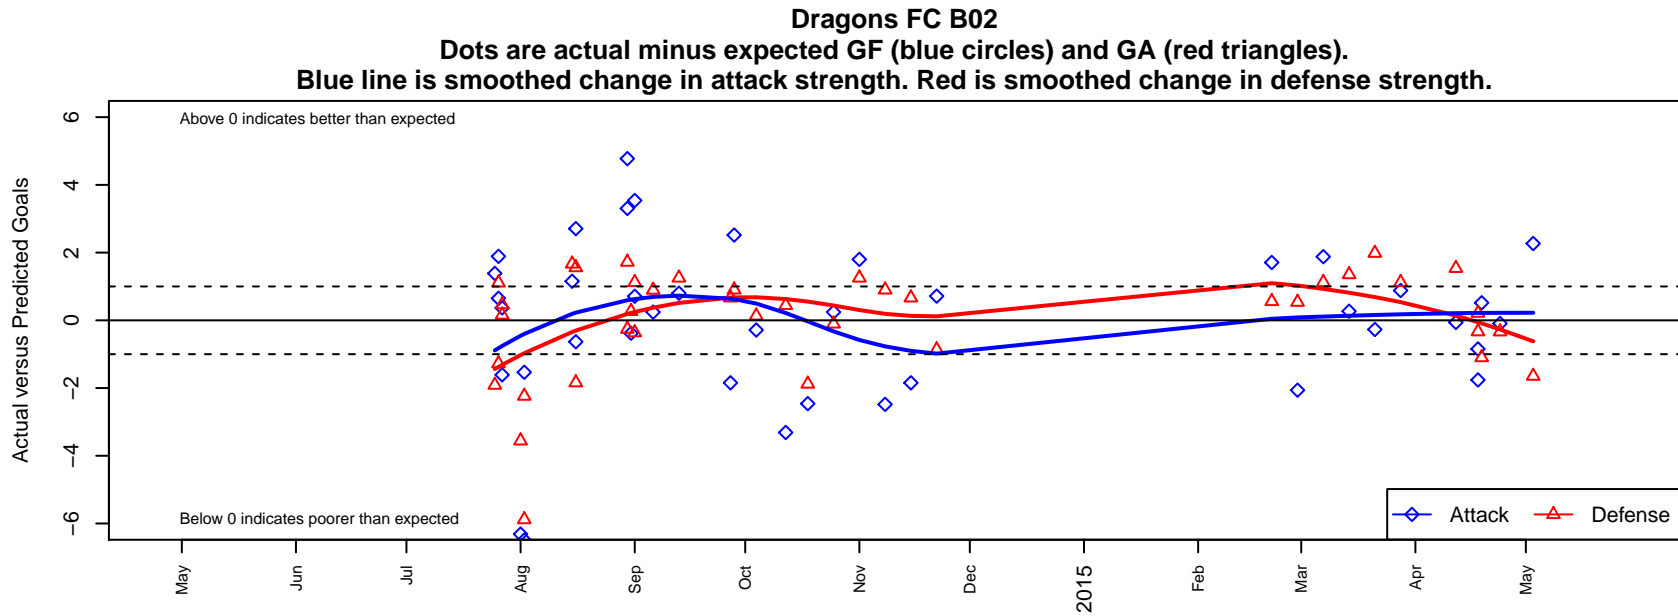

Dragons FC B02

Dragons FC
 Seattle, WA
 B02 total strength=803
 attack=1.51 defense=0.67
 fall league = PSPL Classic 1 U12
 spr league = Spr PSPL SuperLeague U12
 notes= SU S Black;

alt names used:
 DRAGONS FC BU12
 Dragons FC B02
 Dragons FC [B02]
 Dragons FC
 DRAGONS FC B02 (TBA)

**attack and defense variance (black dot)
relative to other teams
and top 10 in region**

**attack and defense rating
relative to others at age
and all opponents in last 13 months**

Performance relative to 13 month average