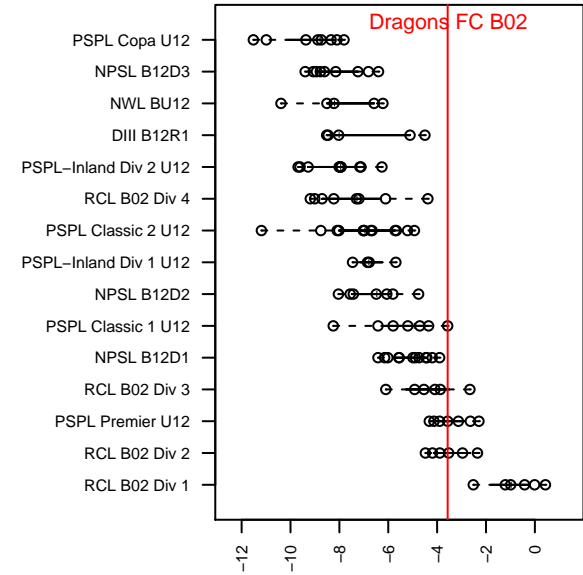

Dragons FC B02

Dragons FC
 Seattle, WA
 B02 total strength=803
 attack=1.51 defense=0.67
 fall league = PSPL Classic 1 U12
 spr league = Spr PSPL SuperLeague U12
 notes= SU S Black;

alt names used:
 DRAGONS FC BU12
 Dragons FC B02
 Dragons FC [B02]
 Dragons FC
 DRAGONS FC B02 (TBA)

**attack and defense variance (black dot)
relative to other teams
and top 10 in region**

**attack and defense rating
relative to others at age
and all opponents in last 13 months**

Performance relative to 13 month average